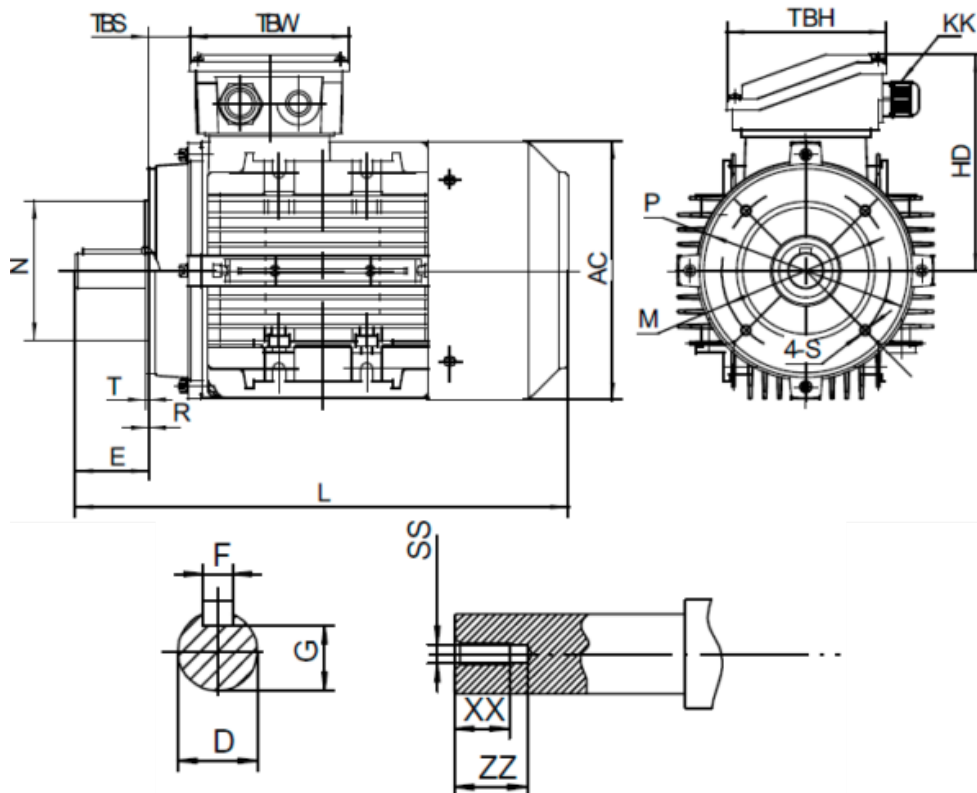

Data Sheet

Article number: 25180110022540

Description: Kleedrive T3A 160M1-2 11.0kw 2800 rpm UL/CSA
3x400/690V 50 HZ IP55 B14 Eff=91,2%

Measures

AA = 314	L = 616/660	TBH = 148
AC = Ø314	M = Ø215	TBS = 64
AD = 391	N = Ø180	TBW = 148
D = Ø42	P = Ø250	XX = 36
E = 110	R = 0	ZZ = 45
F = 12	S = M12	
G = 37	SS = M16	
HD = 231	T = 4	